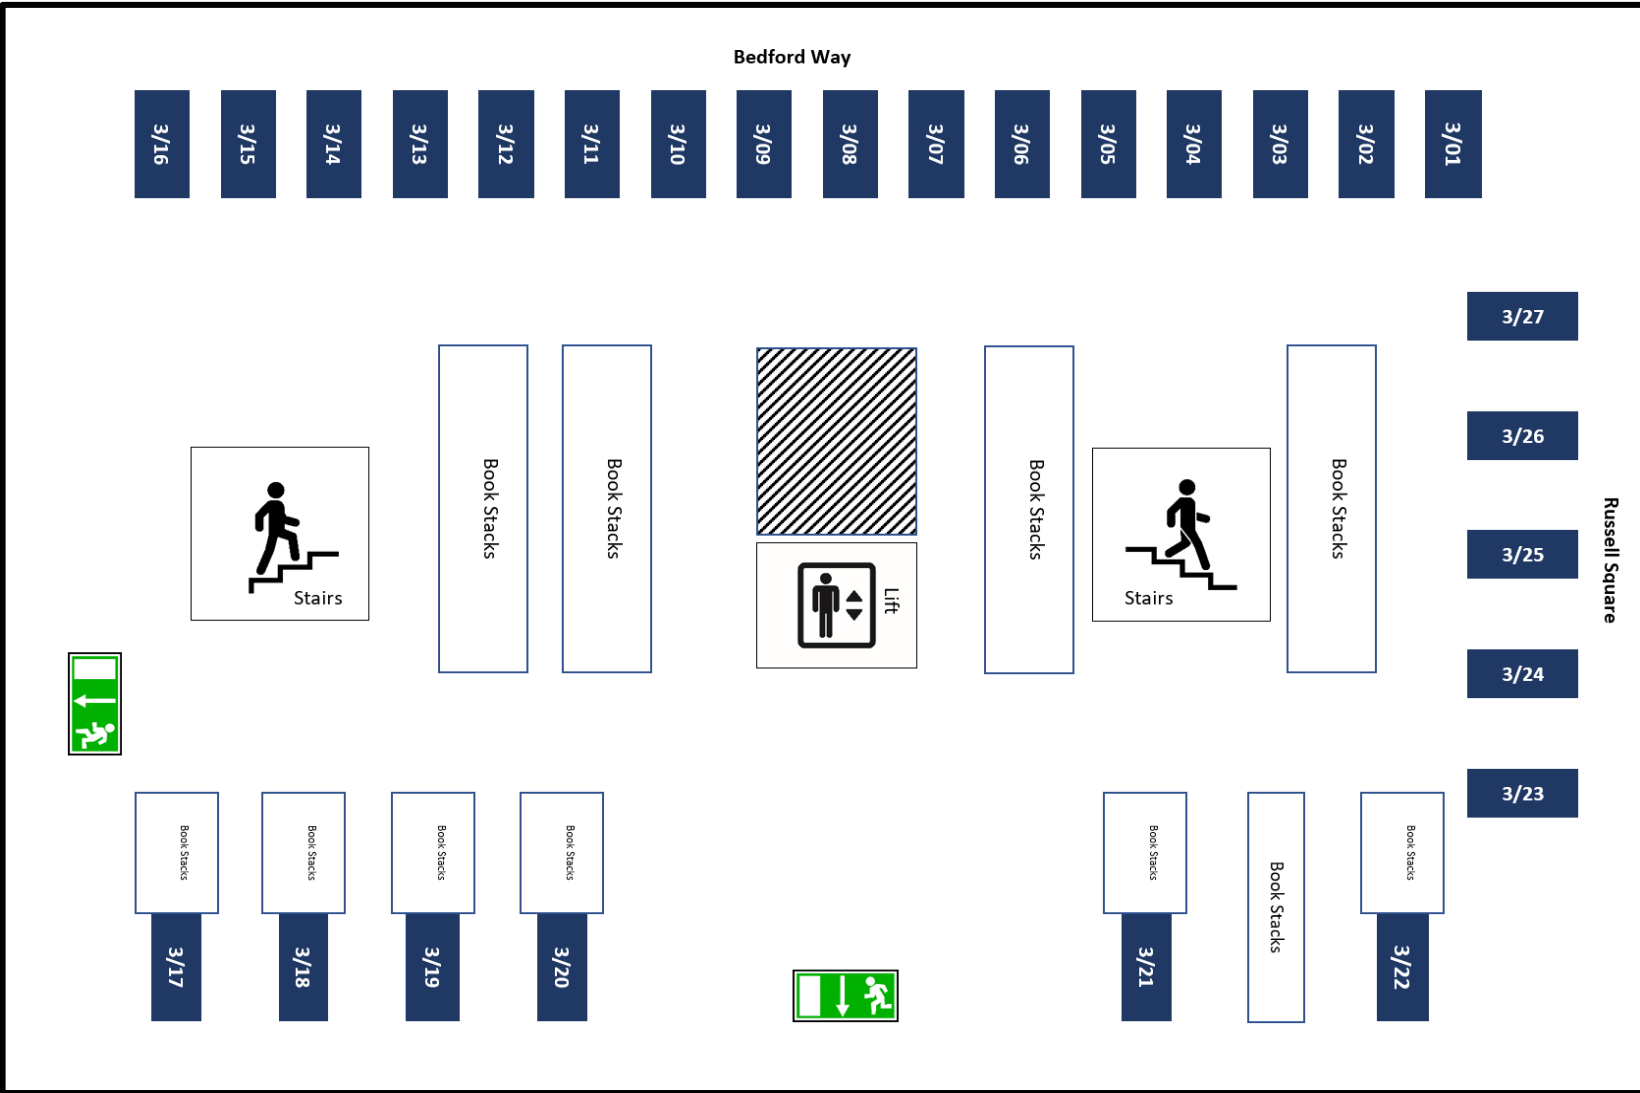

IALS Library – 3rd Floor

IALS WiFi

IALS Lib

Connect to access e-resources onsite
 Username: *library barcode details*
 Password: *family name*

UOL Conferences

Connect for general internet access
 Automatically connects once selected from your internet and network settings