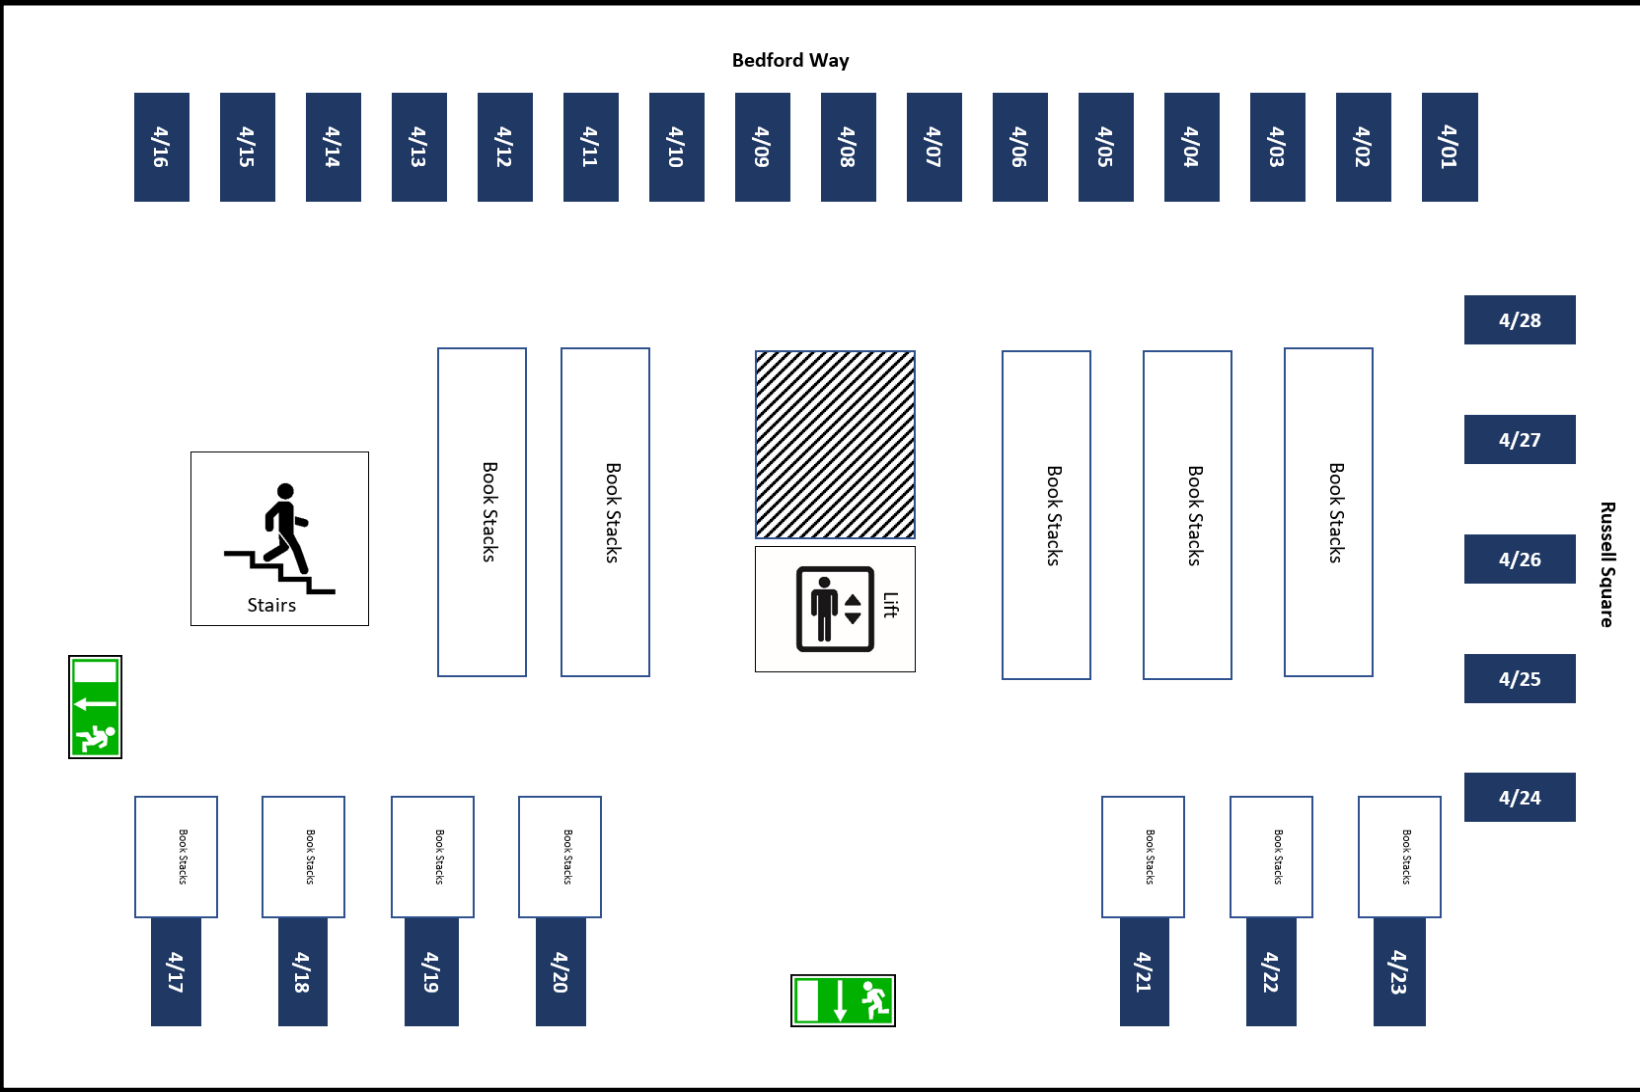

IALS Library – 4th Floor

IALS WiFi

IALS Lib

Connect to access e-resources onsite
 Username: *library barcode details*
 Password: *family name*

UOL Conferences

Connect for general internet access
 Automatically connects once selected from your internet and network settings